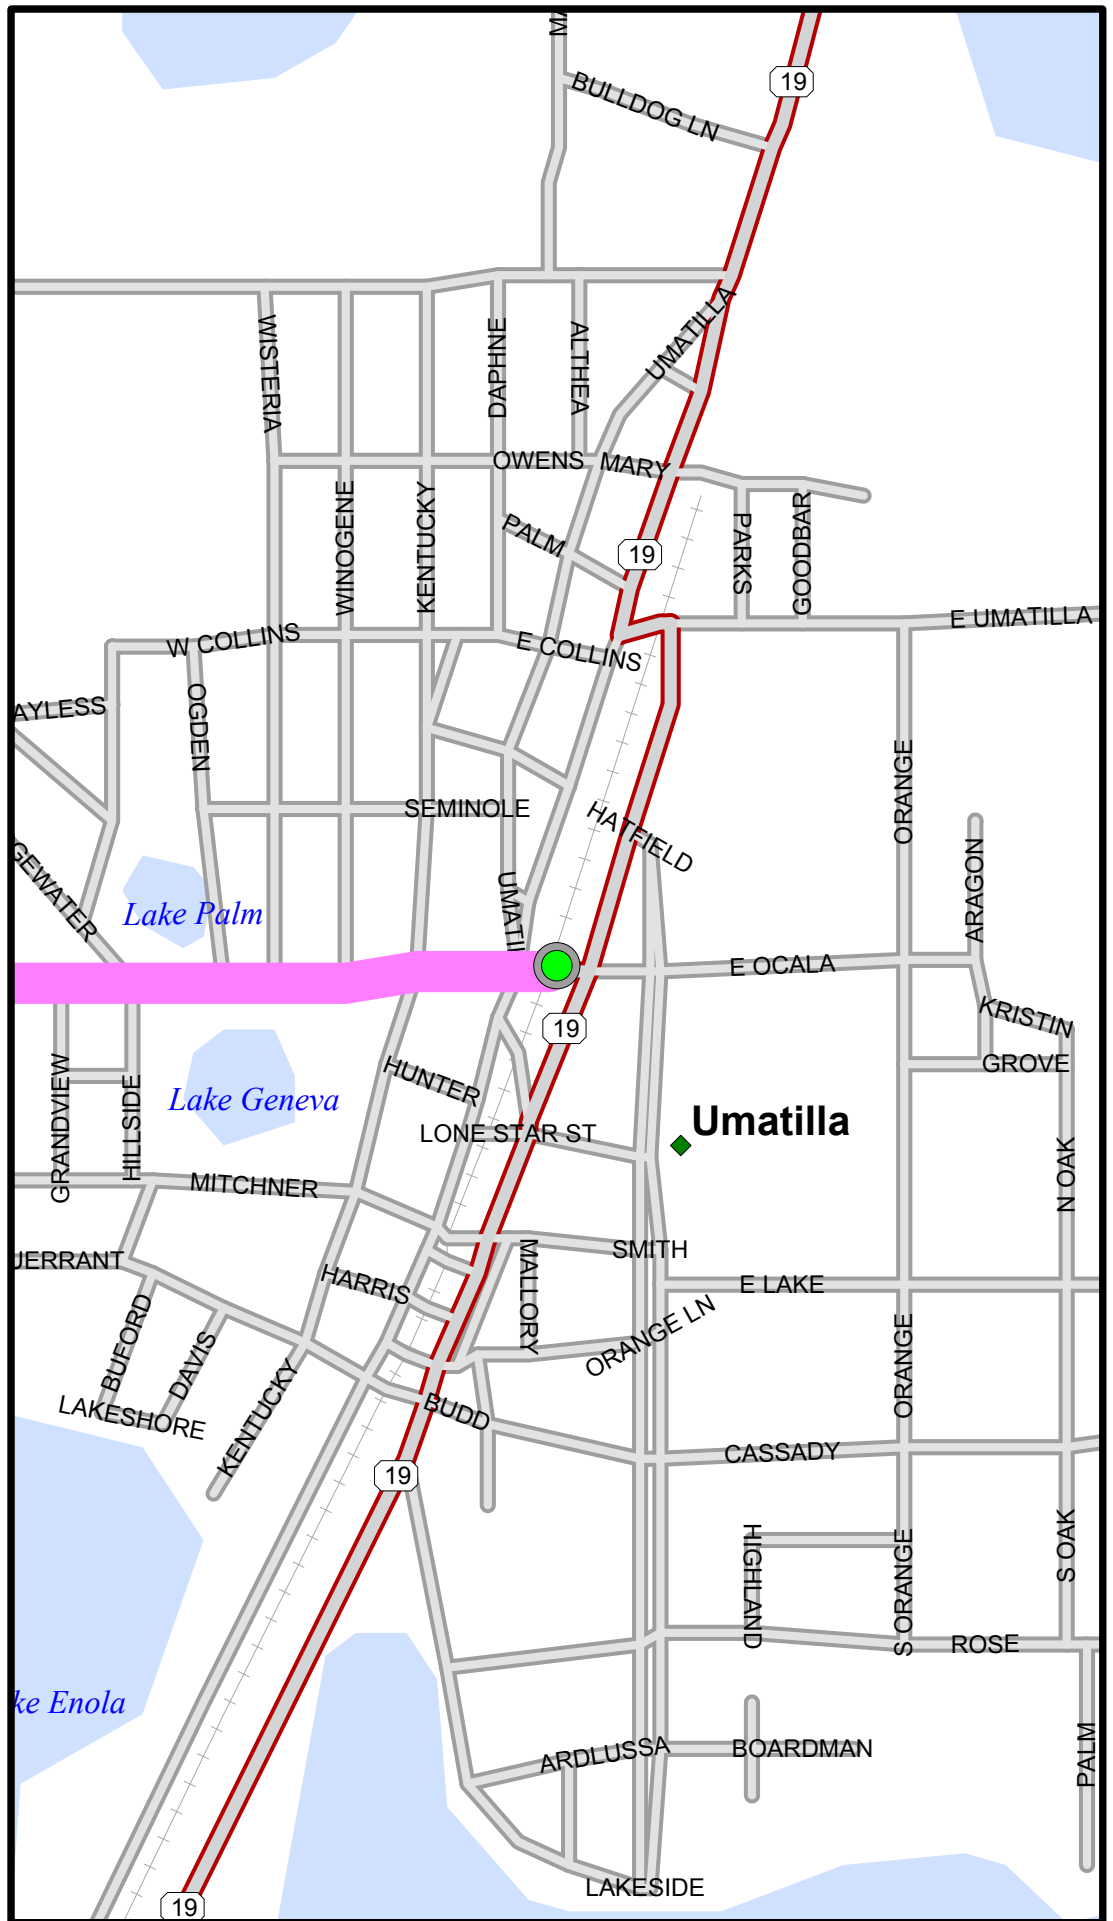

Florida Central. to Ssr 314A|CR 314A|N Highway 314A

Preferred Route

Total Distance: 31 Mi, Total Time: 1:02
From - Florida Central
To - Ssr 314A|CR 314A|N Highway 314A

Directions with maps
Travel Plan

pg - 2
pg - 8

	Road	Dir	Near	Exit #	Time	Dist	Mi
	START - Florida Central						
1	E Ocala St	SW			0:00	0.0	0.1
2	CR 450 (W Ocala St)	W			0:00	0.0	0.10
3	Ssr 450 (CR 450)	NW			0:02	1.0	7.4
4	Se Highway 450	N			0:16	8.3	0.0

	Road	Dir	Near	Exit #	Time	Dist	Mi
4	Se Highway 450	N			0:16	8.3	0.0
5	Ssr 42 (CR 42) Se Highway 42	NW			0:16	8.4	3.1
6	Se 182Nd Ave (Federal Road	N			0:21	11.4	0.2
7	Se 182Nd Ct (Federal Road 8	N			0:22	11.6	0.1
8	Se 182Nd Ave (Federal Road	N			0:22	11.7	0.1
9	Se 182Nd Ct (Federal Road 8	N			0:22	11.8	0.3
10	Local Road	NW			0:23	12.0	1.7
11	Forest Rd	NW			0:27	13.8	0.4
12	Se 182Nd Avenue Rd	NW			0:28	14.2	5.3

	Road	Dir	Near	Exit #	Time	Dist	Mi
12	Se 182Nd Avenue Rd	NW			0:28	14.2	5.3
13	Fr8	N			0:40	19.5	0.5
14	Se 182Nd Avenue Rd	N			0:42	20.0	0.9
15	Ssr 314A (Se 95Th St Rd Se	NE			0:44	20.9	10

Ssr 314A|CR 314A|N Highway 314A