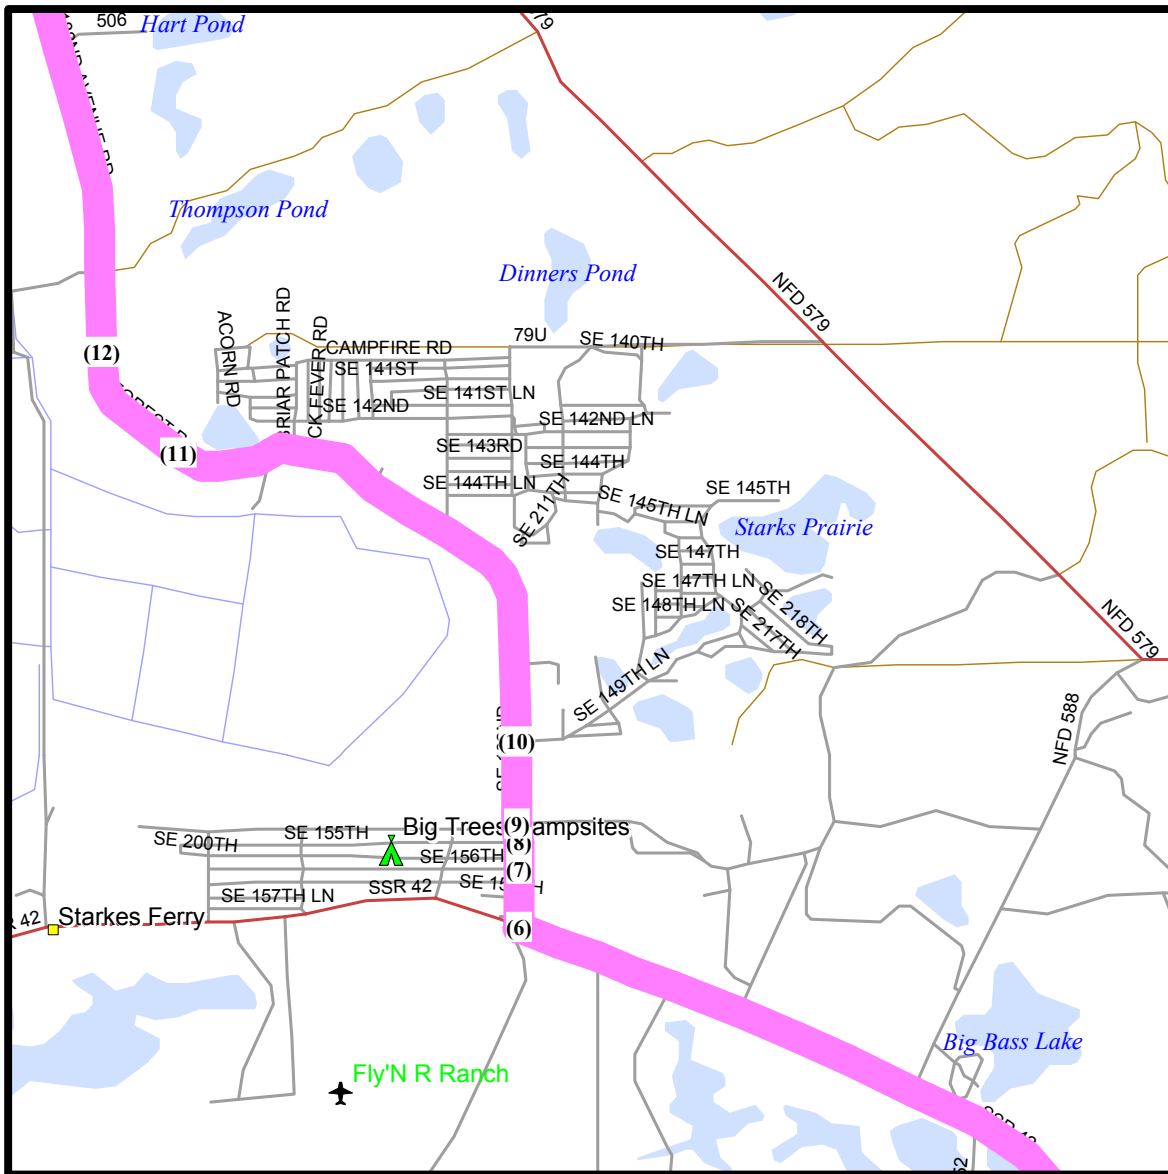

Florida Central. to Ssr 314A|CR 314A|N Highway 314A

Preferred Route

Total Distance: 31 Mi, Total Time: 1:02
From - Florida Central
To - Ssr 314A|CR 314A|N Highway 314A

Directions with maps
Travel Plan

pg - 2
pg - 8

	Road	Dir	Near	Exit #	Time	Dist	Mi
	START - Florida Central						
1	E Ocala St	SW			0:00	0.0	0.1
2	CR 450 (W Ocala St)	W			0:00	0.0	0.10
3	Ssr 450 (CR 450)	NW			0:02	1.0	7.4
4	Se Highway 450	N			0:16	8.3	0.0

	Road	Dir	Near	Exit #	Time	Dist	Mi
4	Se Highway 450	N			0:16	8.3	0.0
5	Ssr 42 (CR 42) Se Highway 42	NW			0:16	8.4	3.1
6	Se 182Nd Ave (Federal Road	N			0:21	11.4	0.2
7	Se 182Nd Ct (Federal Road 8	N			0:22	11.6	0.1
8	Se 182Nd Ave (Federal Road	N			0:22	11.7	0.1
9	Se 182Nd Ct (Federal Road 8	N			0:22	11.8	0.3
10	Local Road	NW			0:23	12.0	1.7
11	Forest Rd	NW			0:27	13.8	0.4
12	Se 182Nd Avenue Rd	NW			0:28	14.2	5.3

	Road	Dir	Near	Exit #	Time	Dist	Mi
12	Se 182Nd Avenue Rd	NW			0:28	14.2	5.3
13	Fr8	N			0:40	19.5	0.5
14	Se 182Nd Avenue Rd	N			0:42	20.0	0.9
15	Ssr 314A (Se 95Th St Rd Se	NE			0:44	20.9	10

Ssr 314A|CR 314A|N Highway 314A