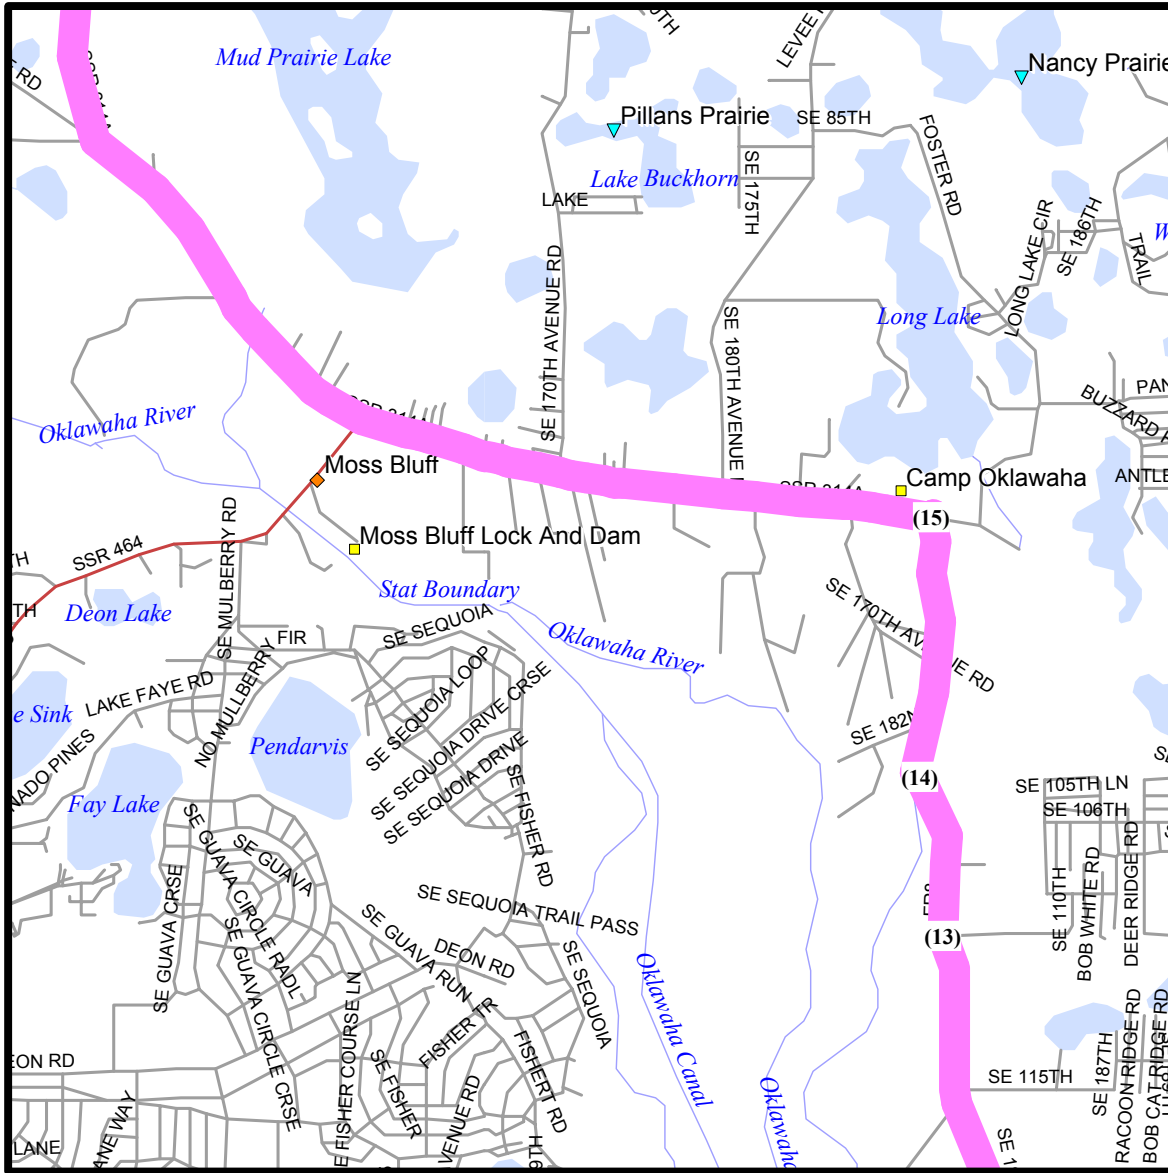

Florida Central. to Ssr 314A|CR 314A|N Highway 314A

Preferred Route

Total Distance: 31 Mi, Total Time: 1:02
From - Florida Central
To - Ssr 314A|CR 314A|N Highway 314A

Directions with maps
Travel Plan

pg - 2
pg - 8

	Road	Dir	Near	Exit #	Time	Dist	Mi
	START - Florida Central						
1	E Ocala St	SW			0:00	0.0	0.1
2	CR 450 (W Ocala St)	W			0:00	0.0	0.10
3	Ssr 450 (CR 450)	NW			0:02	1.0	7.4
4	Se Highway 450	N			0:16	8.3	0.0

	Road	Dir	Near	Exit #	Time	Dist	Mi
4	Se Highway 450	N			0:16	8.3	0.0
5	Ssr 42 (CR 42) Se Highway 42	NW			0:16	8.4	3.1
6	Se 182Nd Ave (Federal Road	N			0:21	11.4	0.2
7	Se 182Nd Ct (Federal Road 8	N			0:22	11.6	0.1
8	Se 182Nd Ave (Federal Road	N			0:22	11.7	0.1
9	Se 182Nd Ct (Federal Road 8	N			0:22	11.8	0.3
10	Local Road	NW			0:23	12.0	1.7
11	Forest Rd	NW			0:27	13.8	0.4
12	Se 182Nd Avenue Rd	NW			0:28	14.2	5.3

	Road	Dir	Near	Exit #	Time	Dist	Mi
12	Se 182Nd Avenue Rd	NW			0:28	14.2	5.3
13	Fr8	N			0:40	19.5	0.5
14	Se 182Nd Avenue Rd	N			0:42	20.0	0.9
15	Ssr 314A (Se 95Th St Rd Se	NE			0:44	20.9	10

Ssr 314A|CR 314A|N Highway 314A