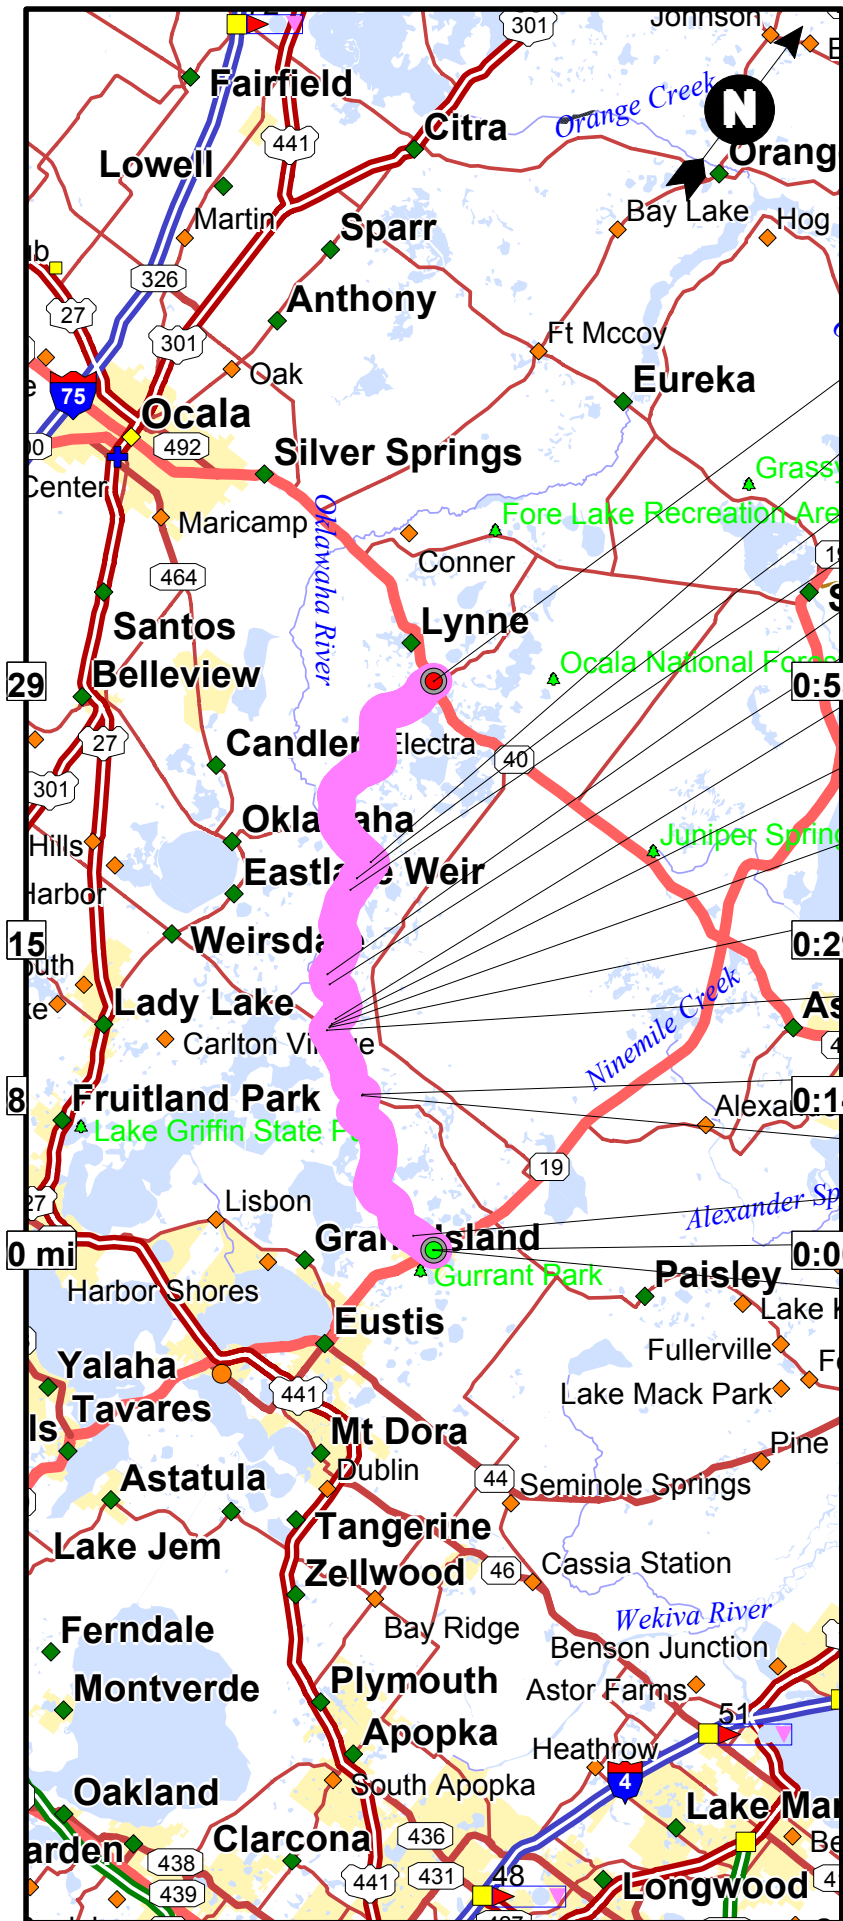

	Road	Dir	Near	Exit #	Time	Dist	Mi
	START - Florida Central						
1	E Ocala St	SW			0:00	0.0	0.1
2	CR 450 (W Ocala St)	W			0:00	0.0	0.10
3	Ssr 450 (CR 450)	NW			0:02	1.0	7.4
4	Se Highway 450	N			0:16	8.3	0.0

	Road	Dir	Near	Exit #	Time	Dist	Mi
4	Se Highway 450	N			0:16	8.3	0.0
5	Ssr 42 (CR 42) Se Highway 42	NW			0:16	8.4	3.1
6	Se 182Nd Ave (Federal Road	N			0:21	11.4	0.2
7	Se 182Nd Ct (Federal Road 8	N			0:22	11.6	0.1
8	Se 182Nd Ave (Federal Road	N			0:22	11.7	0.1
9	Se 182Nd Ct (Federal Road 8	N			0:22	11.8	0.3
10	Local Road	NW			0:23	12.0	1.7
11	Forest Rd	NW			0:27	13.8	0.4
12	Se 182Nd Avenue Rd	NW			0:28	14.2	5.3

	Road	Dir	Near	Exit #	Time	Dist	Mi
12	Se 182Nd Avenue Rd	NW			0:28	14.2	5.3
13	Fr8	N			0:40	19.5	0.5
14	Se 182Nd Avenue Rd	N			0:42	20.0	0.9
15	Ssr 314A (Se 95Th St Rd Se	NE			0:44	20.9	10

Ssr 314A|CR 314A|N Highway 314A

Preferred Route