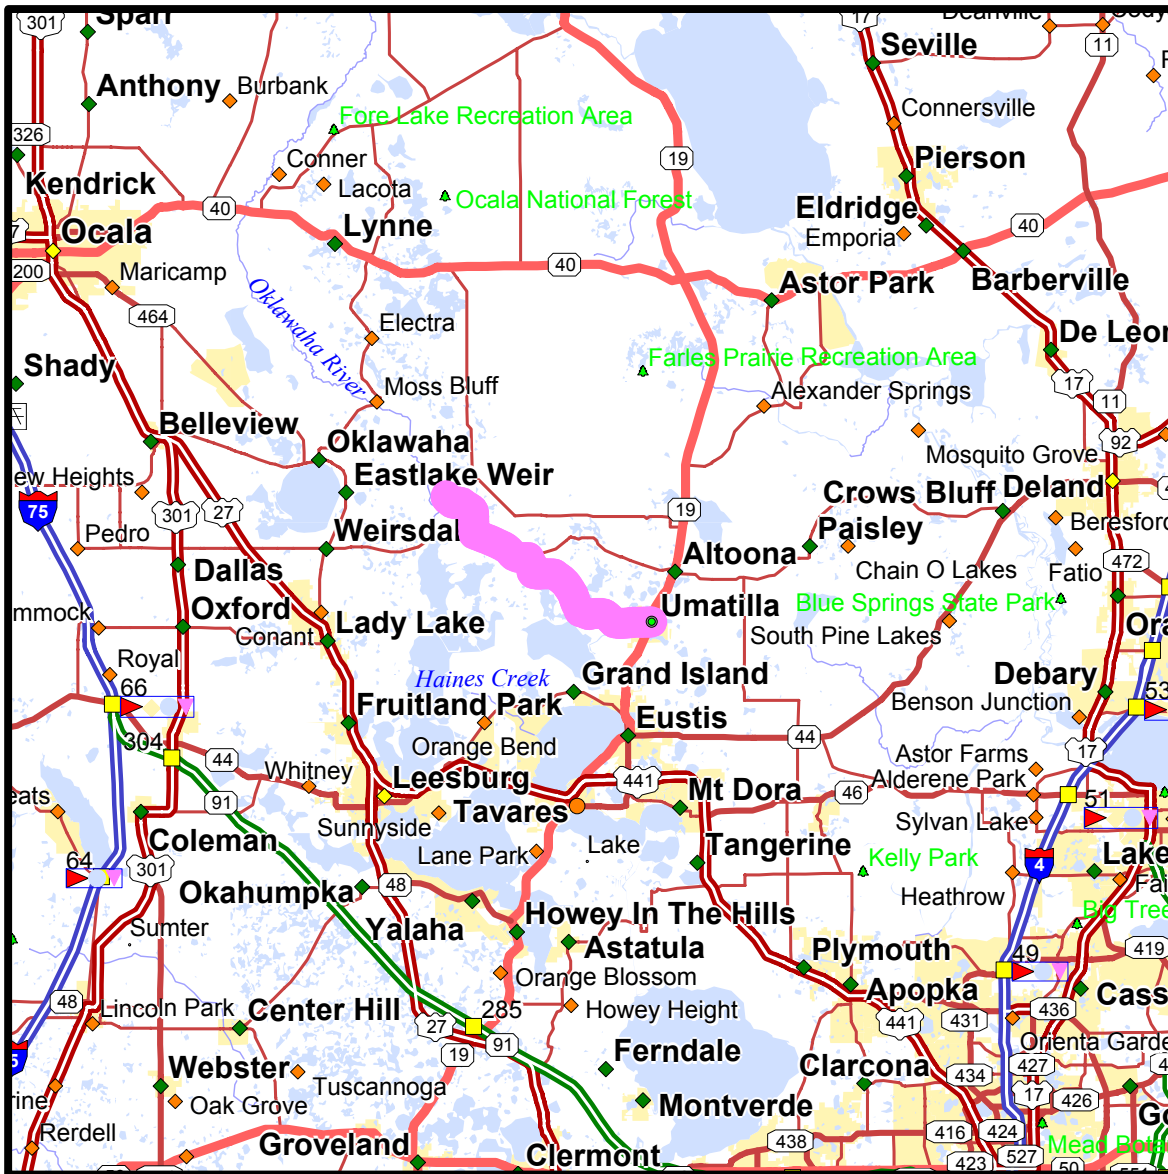

Florida Central. to Ssr 314A|CR 314A|N Highway 314A

Preferred Route

Total Distance: 31 Mi, Total Time: 1:02
From - Florida Central
To - Ssr 314A|CR 314A|N Highway 314A

Directions with maps
Travel Plan

pg - 2
pg - 8

	Road	Dir	Near	Exit #	Time	Dist	Mi
	START - Florida Central						
1	E Ocala St	SW			0:00	0.0	0.1
2	CR 450 (W Ocala St)	W			0:00	0.0	0.10
3	Ssr 450 (CR 450)	NW			0:02	1.0	7.4
4	Se Highway 450	N			0:16	8.3	0.0

	Road	Dir	Near	Exit #	Time	Dist	Mi
4	Se Highway 450	N			0:16	8.3	0.0
5	Ssr 42 (CR 42) Se Highway 42	NW			0:16	8.4	3.1
6	Se 182Nd Ave (Federal Road	N			0:21	11.4	0.2
7	Se 182Nd Ct (Federal Road 8	N			0:22	11.6	0.1
8	Se 182Nd Ave (Federal Road	N			0:22	11.7	0.1
9	Se 182Nd Ct (Federal Road 8	N			0:22	11.8	0.3
10	Local Road	NW			0:23	12.0	1.7
11	Forest Rd	NW			0:27	13.8	0.4
12	Se 182Nd Avenue Rd	NW			0:28	14.2	5.3

	Road	Dir	Near	Exit #	Time	Dist	Mi
12	Se 182Nd Avenue Rd	NW			0:28	14.2	5.3
13	Fr8	N			0:40	19.5	0.5
14	Se 182Nd Avenue Rd	N			0:42	20.0	0.9
15	Ssr 314A (Se 95Th St Rd Se	NE			0:44	20.9	10

Ssr 314A|CR 314A|N Highway 314A